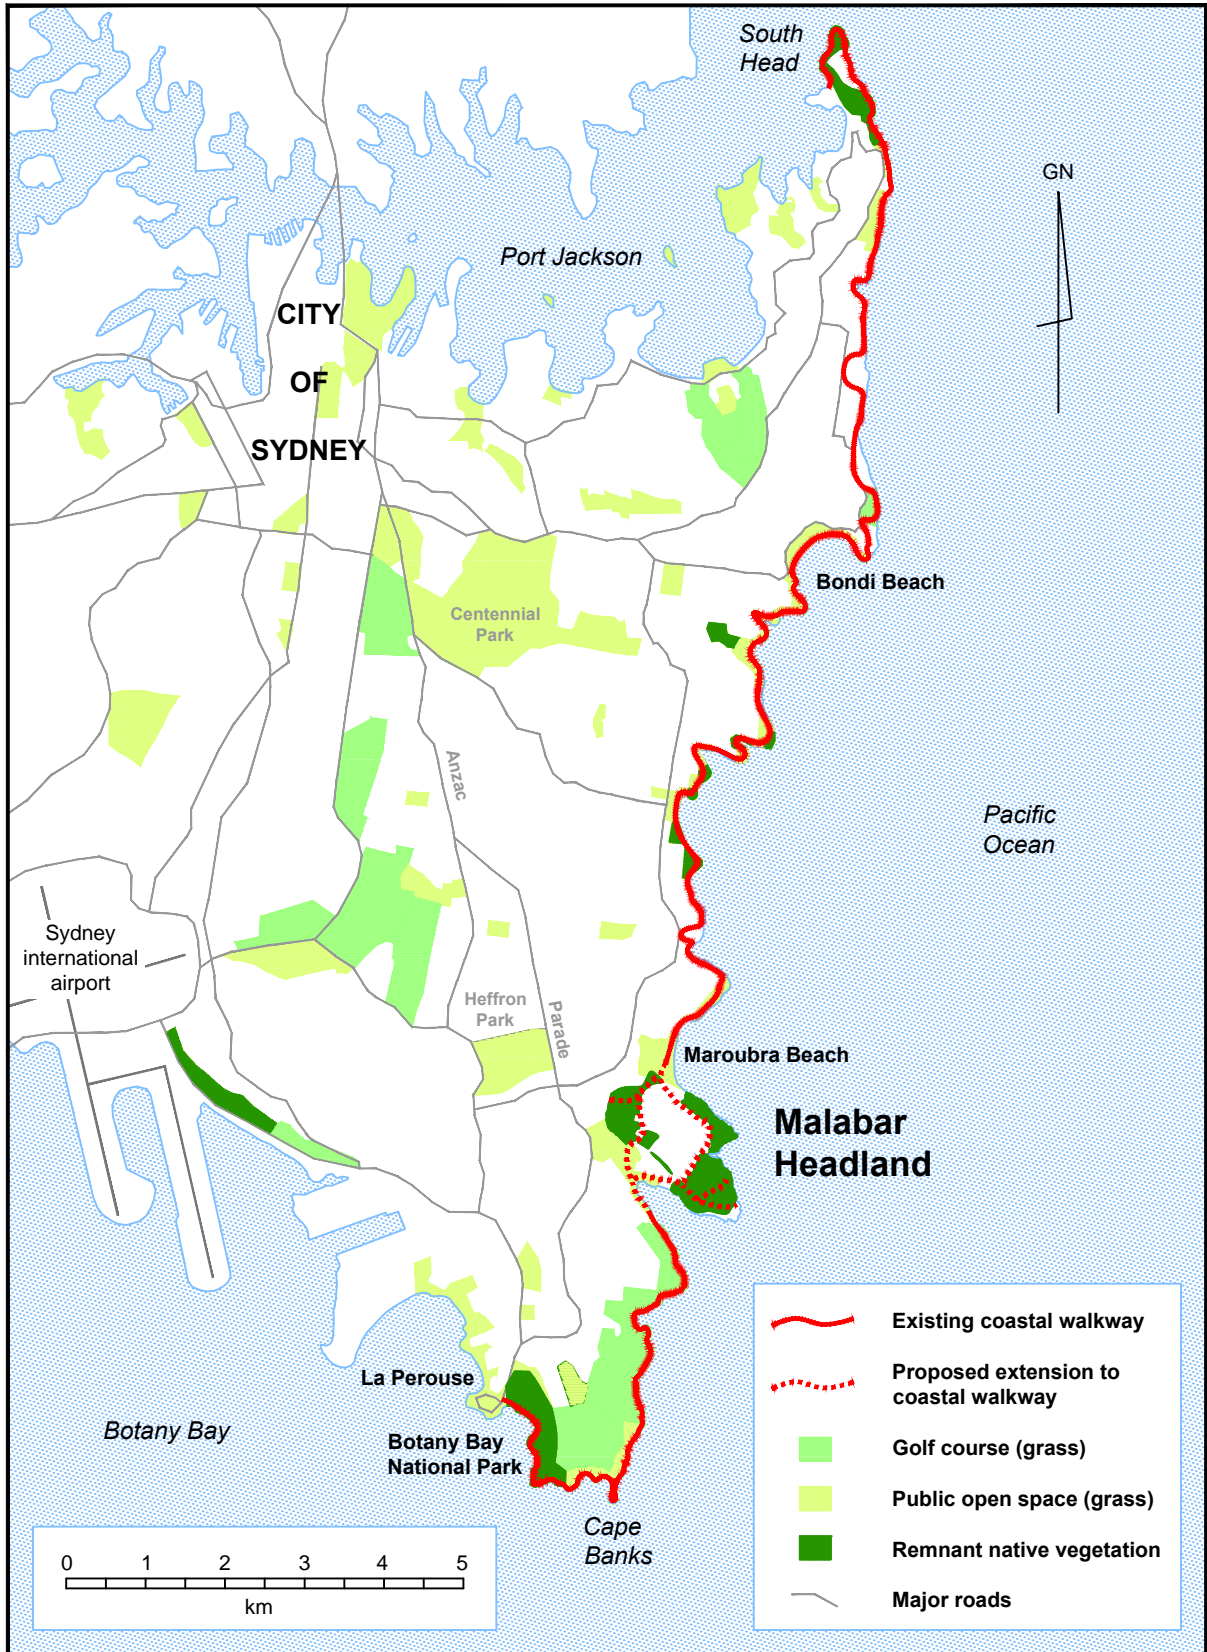

## Map 2: Sydney's Eastern Suburbs - remnant native vegetation & open space

PRODUCED BY AN AUTODESK EDUCATIONAL PRODUCT

PRODUCED BY AN AUTODESK EDUCATIONAL PRODUCT

© C. Bettington, 2002. Sources: Sydney 2000 UBD Street Directory, Steve Parish Sydney Australian Discovery Map 1998, observations.